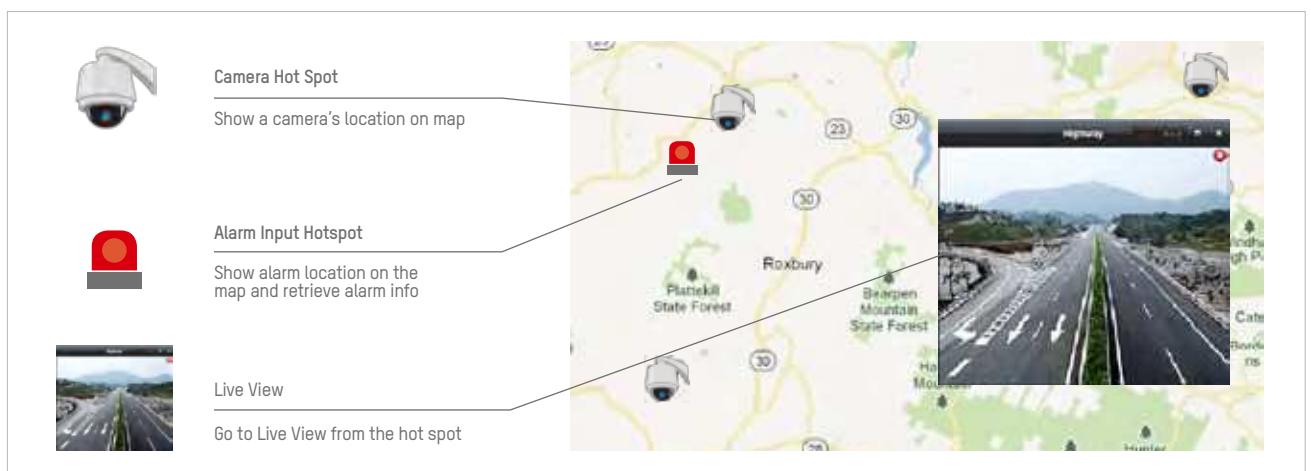

### Alarm Pop-Up Window on Video Wall

- When an event occurs, videos pop up on video wall
- Multiple alarms and events signal motion detection, video loss, line crossing, and more

- \* More details of alarm events
- \* Quick sharing of alarm video with video alarm pop-up windows on video wall for more expedited responses

### E-Map on Video Wall

Display E-Maps on the video wall, with easy-to-find hot spots and physical locations

- \* Improved situational awareness with E-Map, alarm information, & alarm video displayed on an expansive video wall