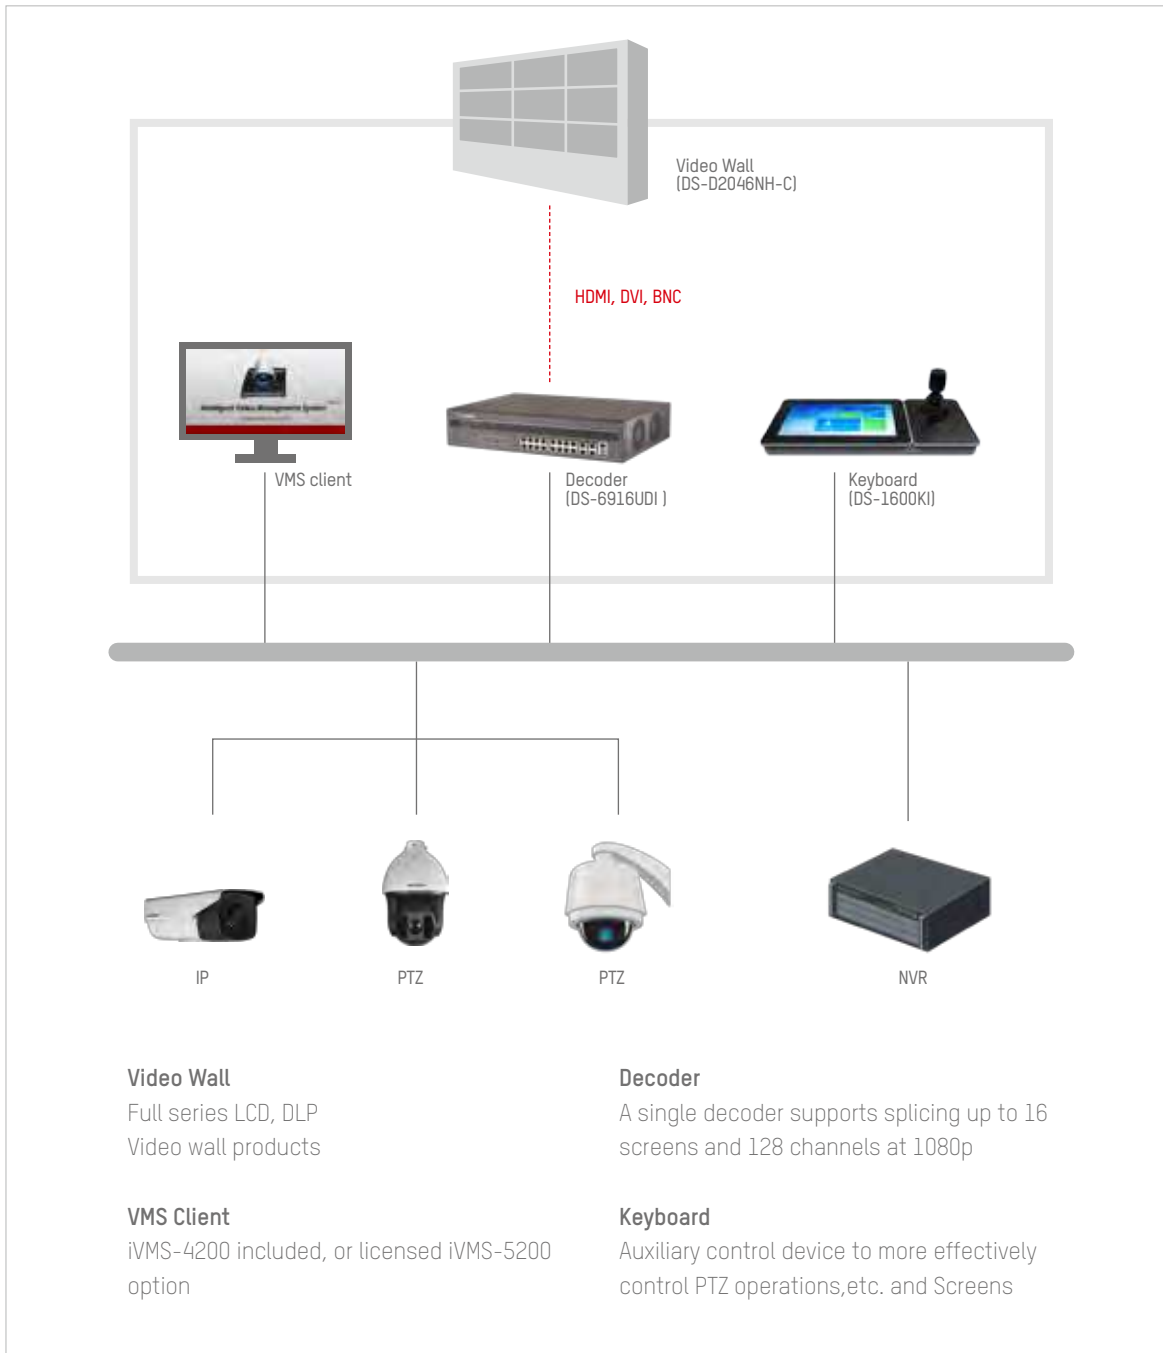

m Hikvision Control and Display Solution for SMB Control Centers

Hikvision's Monitoring Center Solution provides customers with the ideal solution to display security video and images on a video wall. This solution will reduce response times and enable customers to handle emergency situations more effectively.