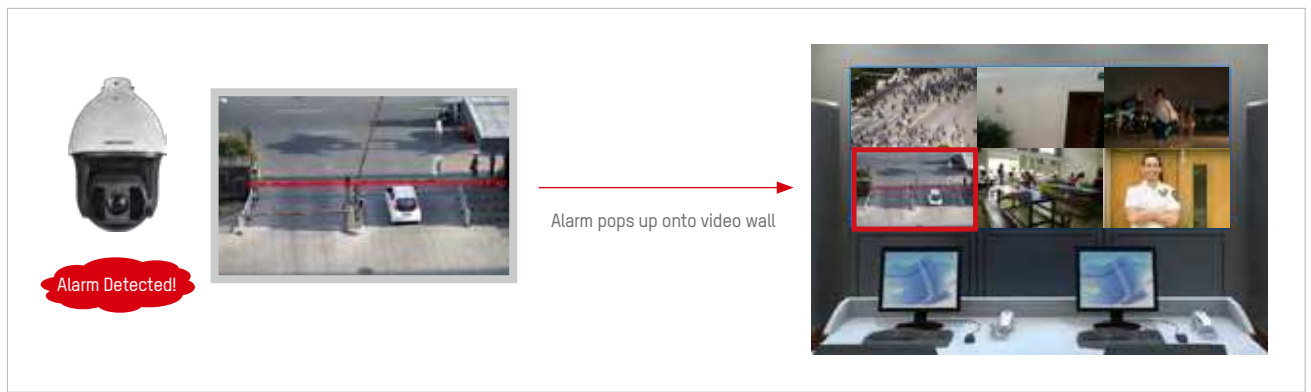

### Robust and Efficient

- More efficient and detailed management of alarms
- Displays 4K or even higher resolution video
- Flexible management of video walls with window-splicing or new windows opening, roaming ,etc.
- Quicker and easier operation of video and screens with hardware-enabled short cut operations supported

### Alarm Pop-Up Window on Video Wall

- When an event occurs, videos pop up on video wall
- Multiple alarms and events signal motion detection, video loss, line crossing, and more

- \* More details of alarm events
- \* Quick sharing of alarm video with video alarm pop-up windows on video wall for more expedited responses