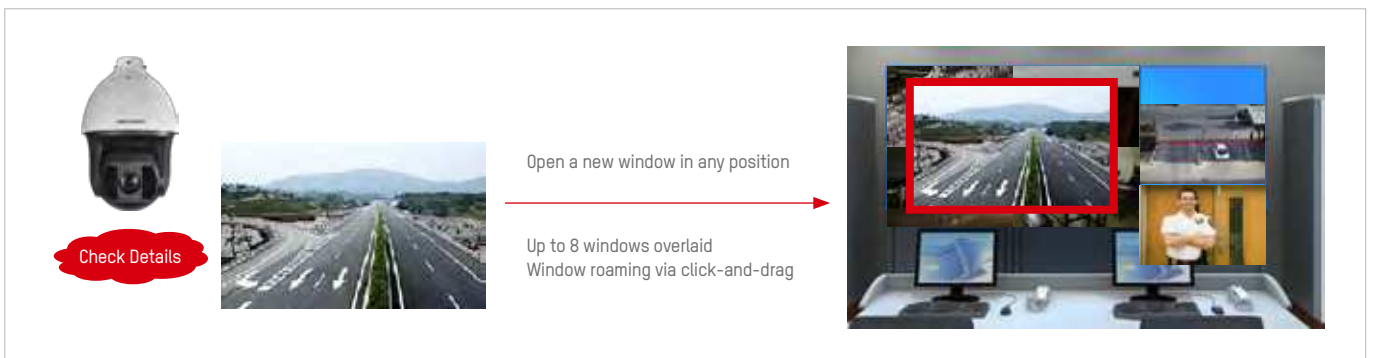

05 Powerful Video Wall Management

Opening New Windows and Roaming

- Open a new window to check some channels and click-and-drag a window to any position on the video wall

- New Windows opening to display key video in the screen without turning off signals already on the video wall