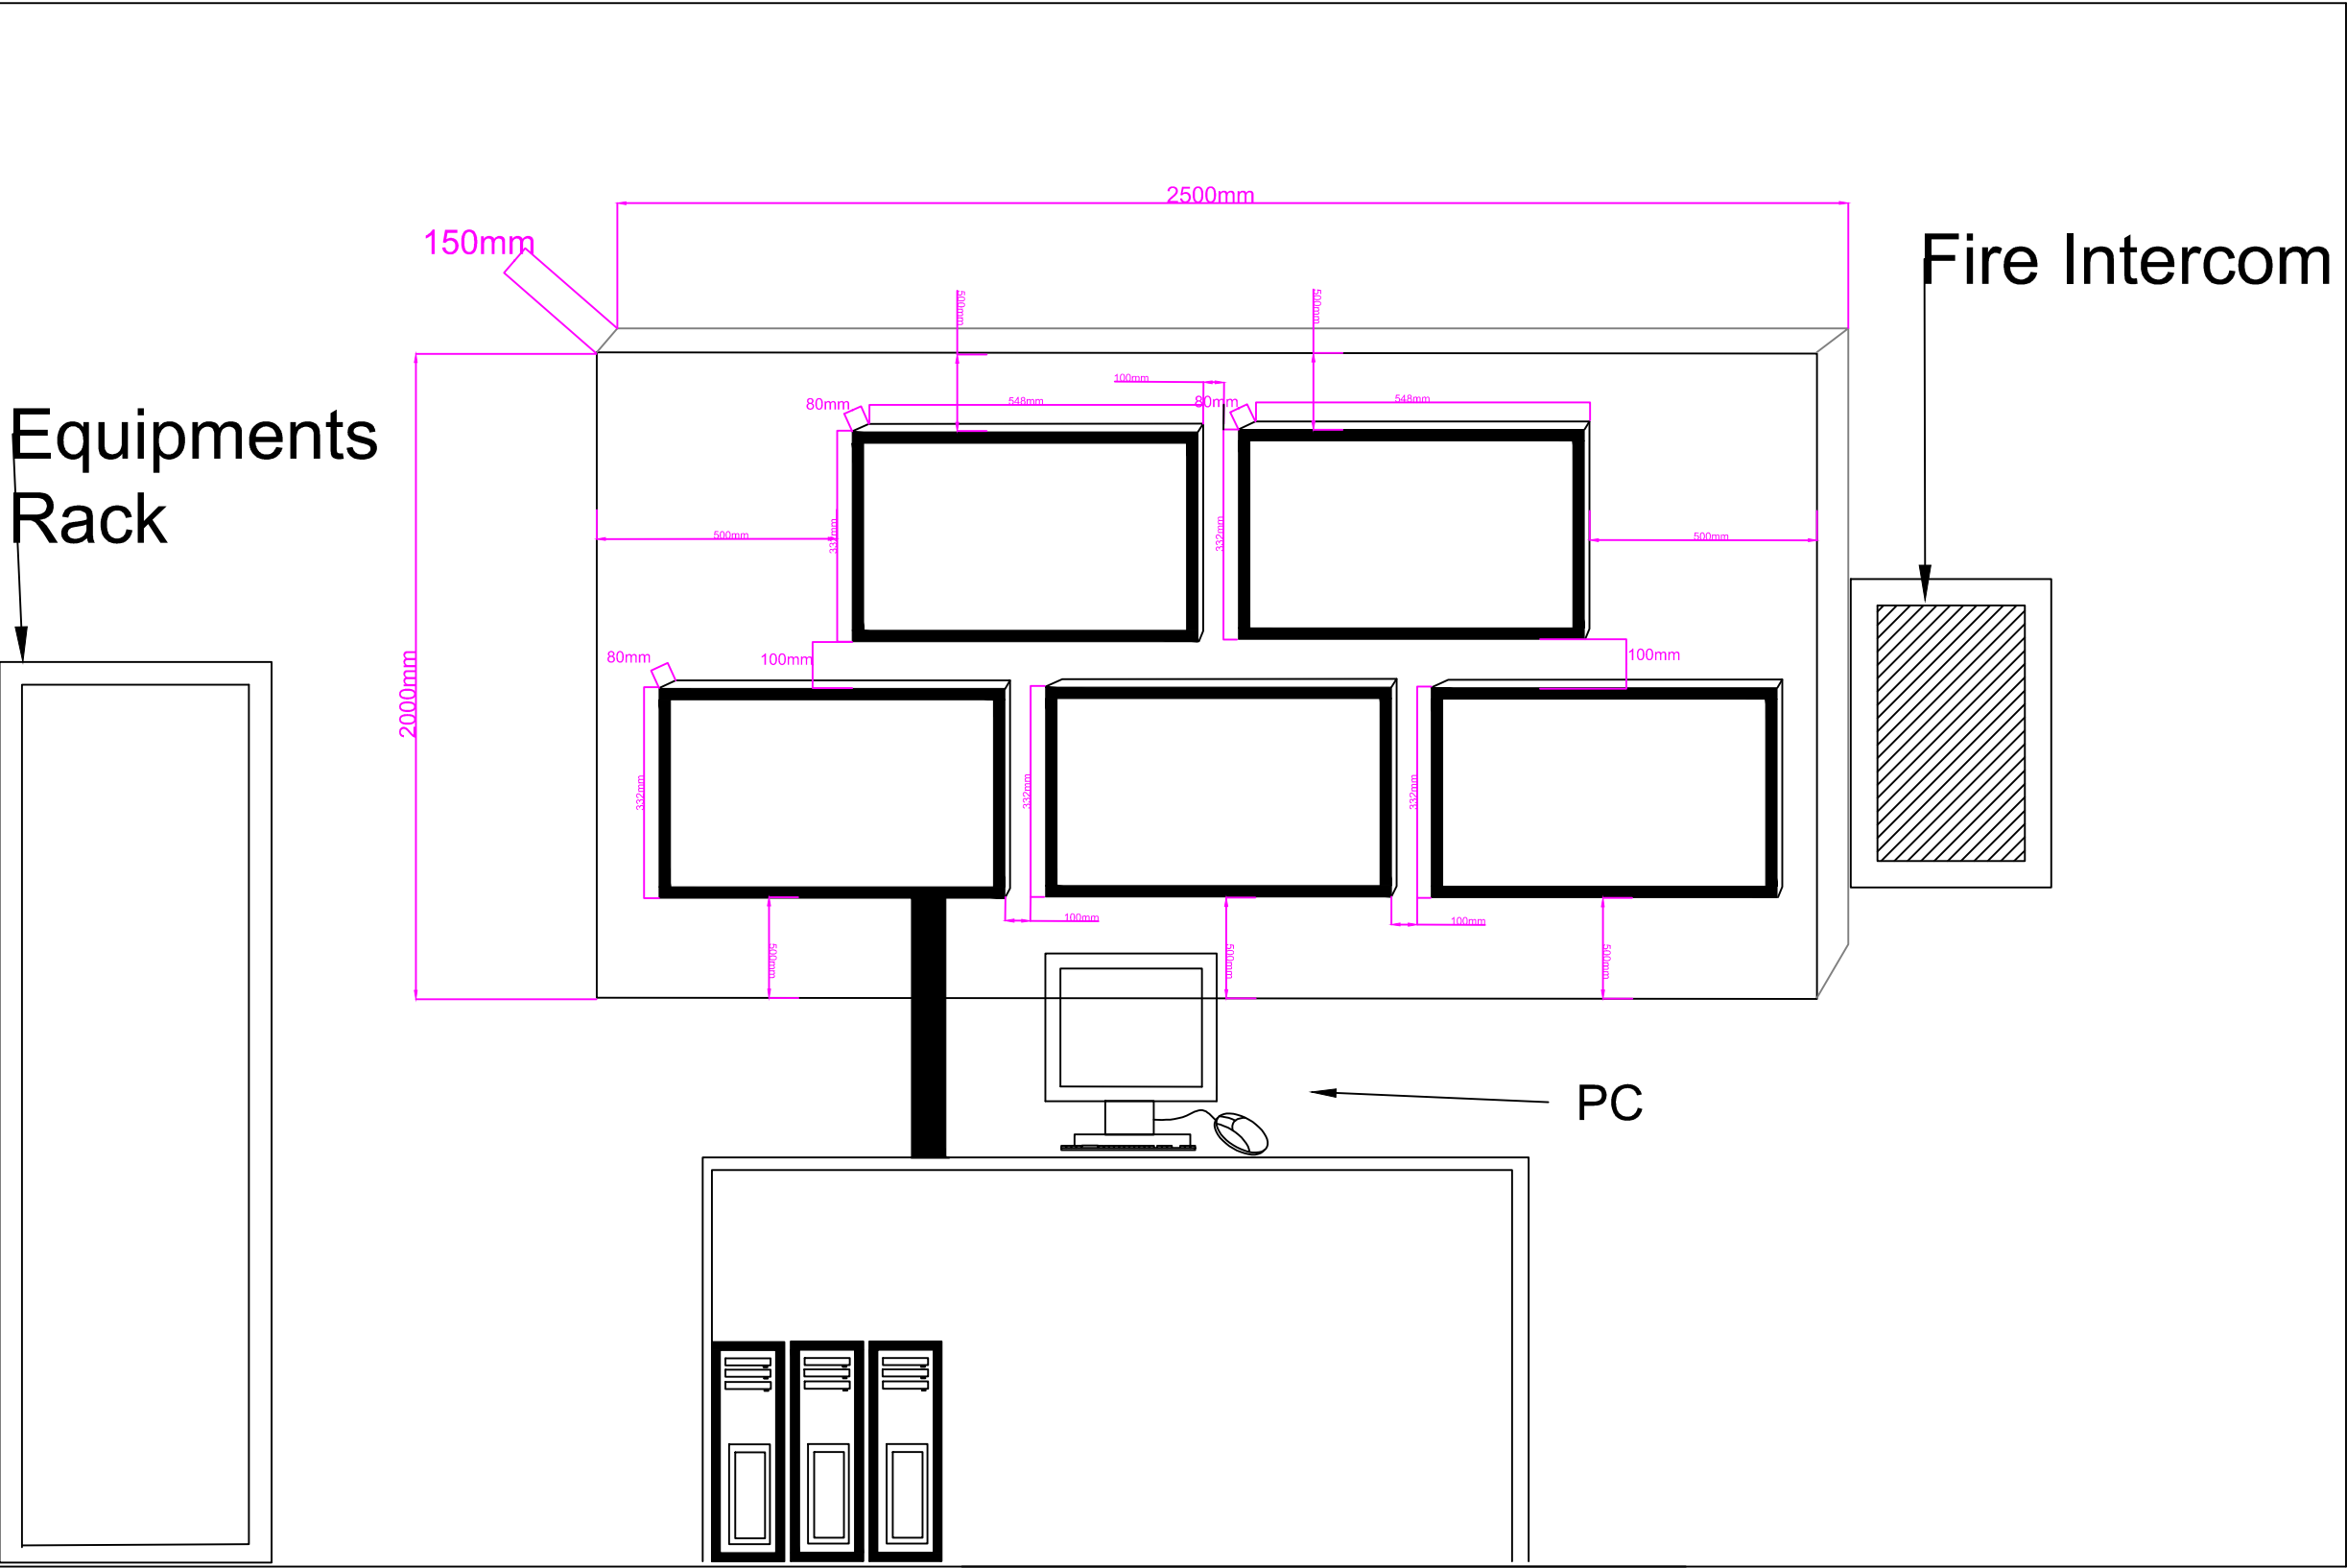

SHOP DRAWING

PROJECT TITLE :

OWNERS :

ARCHITECT & CONSULTANT :

M & E CONSULTANT :

MAIN CONTRACTOR :

ELV CONTRACTOR :
IP & PIXEL SECURITY SDN BHD
C3-06-21, WISMA SP SETIA,
JALAN INDAH 15, TAMAN BUKIT INDAH
81200 JOHOR BAHRU, JOHOR
TEL: 07-234 8800 FAX: 07-235 6800

DRAWING TITLE :
FIRE CONTROL ROOM TV MOUNT PANEL

CHECKED BY : Mr.THEN NM DRAWN BY : IZA

APPROVED BY : FADZILAH Date : FEB 2015

REVISER : -

DRAWING NO : IPP/PP/SHP/GA/FCR/002

Fire Control Room Mount Panel