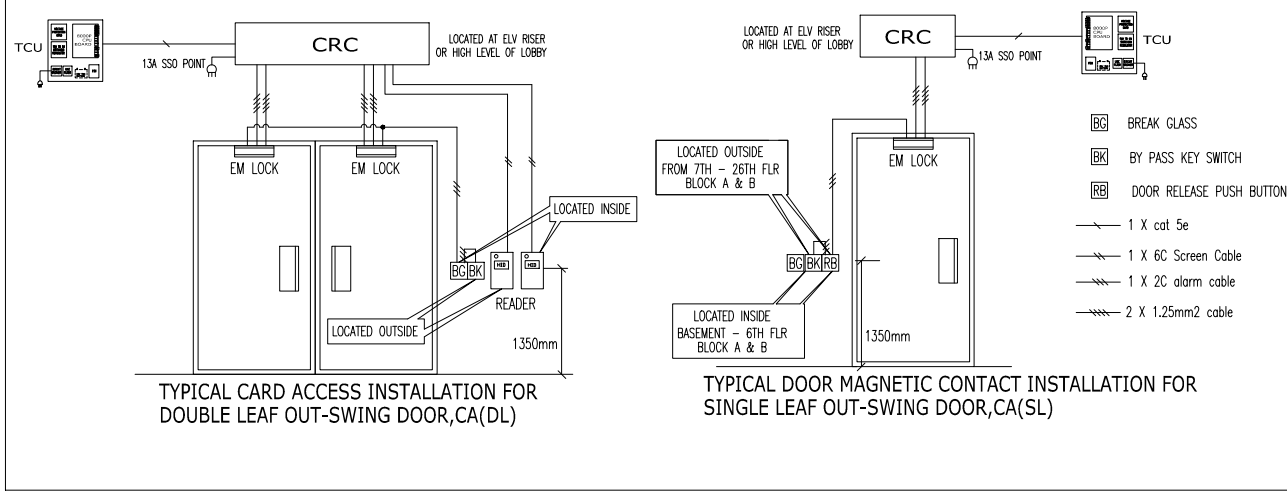

# SHOP DRAWING

TYPICAL CARD ACCESS INSTALLATION FOR DOUBLE LEAF OUT-SWING DOOR, CA (DL)

TYPICAL DOOR MAGNETIC CONTACT INSTALLATION FOR SINGLE LEAF OUT-SWING DOOR, CA (SL)

- BC BREAK GLASS
- BK BY PASS KEY SWITCH
- RB DOOR RELEASE PUSH BUTTON
- 1 X cat 5e
- 1 X 6C Screen Cable
- 1 X 2C alarm cable
- 2 X 1.25mm<sup>2</sup> cable

## BLOCK A S. APARTMENT

SCHEMATIC DIAGRAM FOR DOOR ACCESS-BLOCK A S. APARTMENT  
TYPICAL FOR S. APARTMENT BLOCK B

PROJECT TITLE :

OWNERS :

ARCHITECT & CONSULTANT :

M & E CONSULTANT :

MAIN CONTRACTOR :

ELV CONTRACTOR :  
IP & PIXEL SECURITY SDN BHD  
SUITE C-7-2, SETIA WALK, PERSIARAN WAWASAN,  
PUSAT BANDAR PUCHONG, 47160 PUCHONG,  
SELANGOR.  
TEL: 03-5879 0871 FAX: 03-5879 0872

DRAWING TITLE :  
DOOR ACCESS SYSTEM SCHEMATIC  
DIAGRAM

CHECKED BY : FADZILAH DRAWN BY : LIYANA

APPROVED BY : BAD Date : JUNE 2015

REVISER : -

DRAWING NO : IPP-OARSB-ELV-SD-029-DOOR