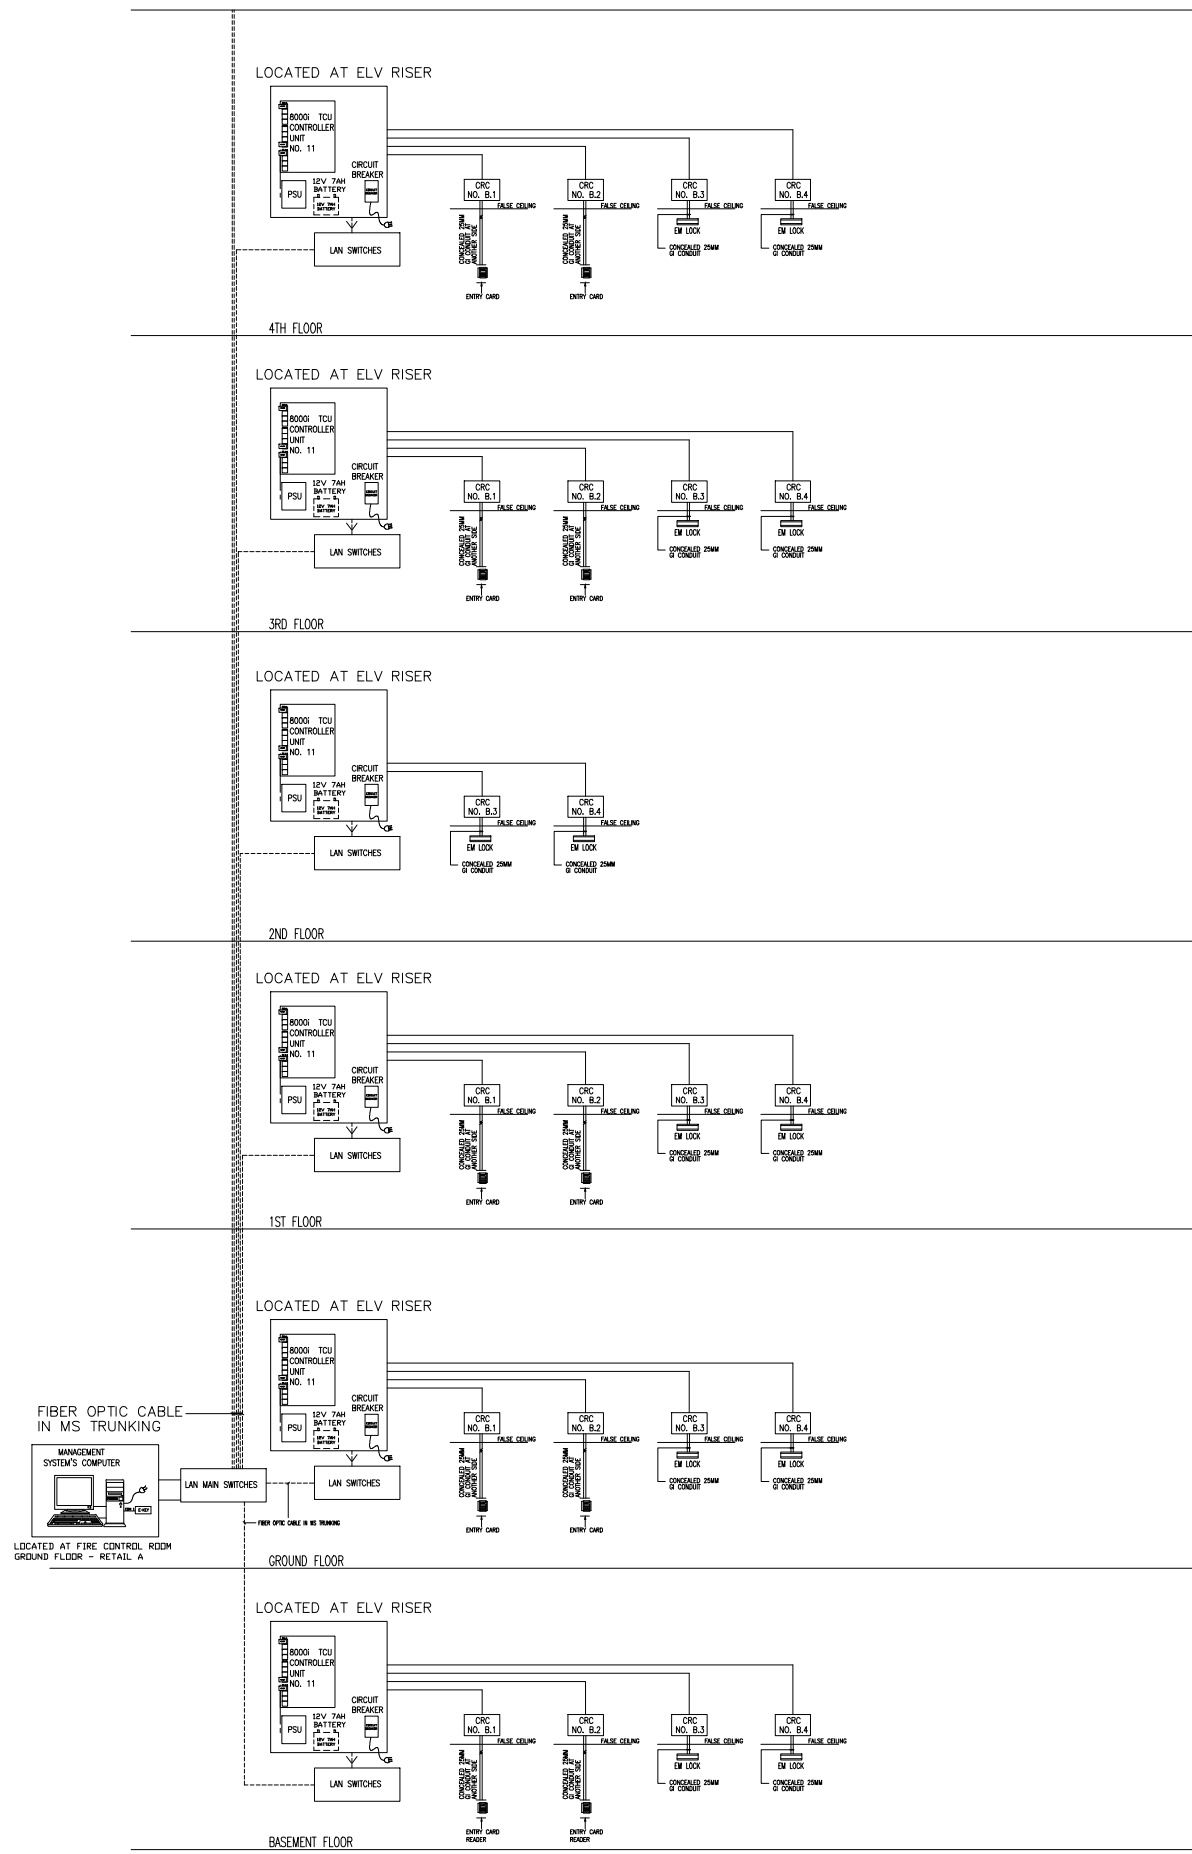

# SHOP DRAWING

TYPICAL CARD ACCESS INSTALLATION FOR DOUBLE LEAF OUT-SWING DOOR, CA (DL)

TYPICAL DOOR MAGNETIC CONTACT INSTALLATION FOR SINGLE LEAF OUT-SWING DOOR, CA (SL)

- BC BREAK GLASS
- BK BY PASS KEY SWITCH
- RB DOOR RELEASE PUSH BUTTON
- 1 X cat 5e
- 1 X 6C Screen Cable
- 1 X 2C alarm cable
- 2 X 1.25mm<sup>2</sup> cable

## BLOCK A S. APARTMENT

SCHEMATIC DIAGRAM FOR DOOR ACCESS-BLOCK A S. APARTMENT  
TYPICAL FOR S. APARTMENT BLOCK B

PROJECT TITLE :

OWNERS :

ARCHITECT & CONSULTANT :

M & E CONSULTANT :

MAIN CONTRACTOR :

ELV CONTRACTOR :  
IP & PIXEL SECURITY SDN BHD  
SUITE C-7-2, SETIA WALK, PERSIARAN WAWASAN,  
PUSAT BANDAR PUCHONG, 47160 PUCHONG,  
SELANGOR.  
TEL: 03-5879 0871 FAX: 03-5879 0872

DRAWING TITLE :  
DOOR ACCESS SYSTEM SCHEMATIC  
DIAGRAM

CHECKED BY : FADZILAH DRAWN BY : LIYANA

APPROVED BY : BAD Date : JUNE 2015

REVISER : -

DRAWING NO : IPP-OARSB-ELV-SD-029-DOOR