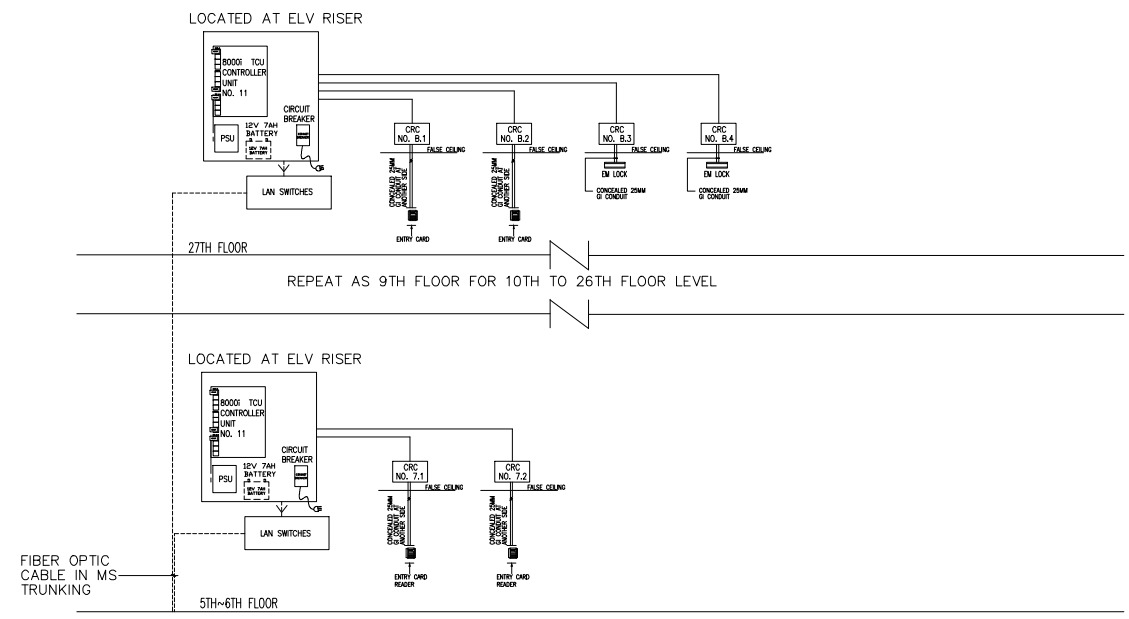

# SHOP DRAWING

TYPICAL CARD ACCESS INSTALLATION FOR DOUBLE LEAF OUT-SWING DOOR, CA (DL)

TYPICAL DOOR MAGNETIC CONTACT INSTALLATION FOR SINGLE LEAF OUT-SWING DOOR, CA (SL)

- BC BREAK GLASS
- BK BY PASS KEY SWITCH
- RB DOOR RELEASE PUSH BUTTON
- 1 X cat 5e
- 1 X 6C Screen Cable
- 1 X 2C alarm cable
- 2 X 1.25mm<sup>2</sup> cable

## BLOCK A S. APARTMENT

SCHEMATIC DIAGRAM FOR DOOR ACCESS-BLOCK A S. APARTMENT  
TYPICAL FOR S. APARTMENT BLOCK B

PROJECT TITLE :

OWNERS :

ARCHITECT & CONSULTANT :

M & E CONSULTANT :

MAIN CONTRACTOR :

ELV CONTRACTOR :  
IP & PIXEL SECURITY SDN BHD  
SUITE C-7-2, SETIA WALK, PERSIARAN WAWASAN,  
PUSAT BANDAR PUCHONG, 47160 PUCHONG,  
SELANGOR.  
TEL: 03-5879 0871 FAX: 03-5879 0872

DRAWING TITLE :  
DOOR ACCESS SYSTEM SCHEMATIC  
DIAGRAM

CHECKED BY : FADZILAH DRAWN BY : LIYANA

APPROVED BY : BAD Date : JUNE 2015

REVISER : -

DRAWING NO : IPP-OARSB-ELV-SD-029-DOOR