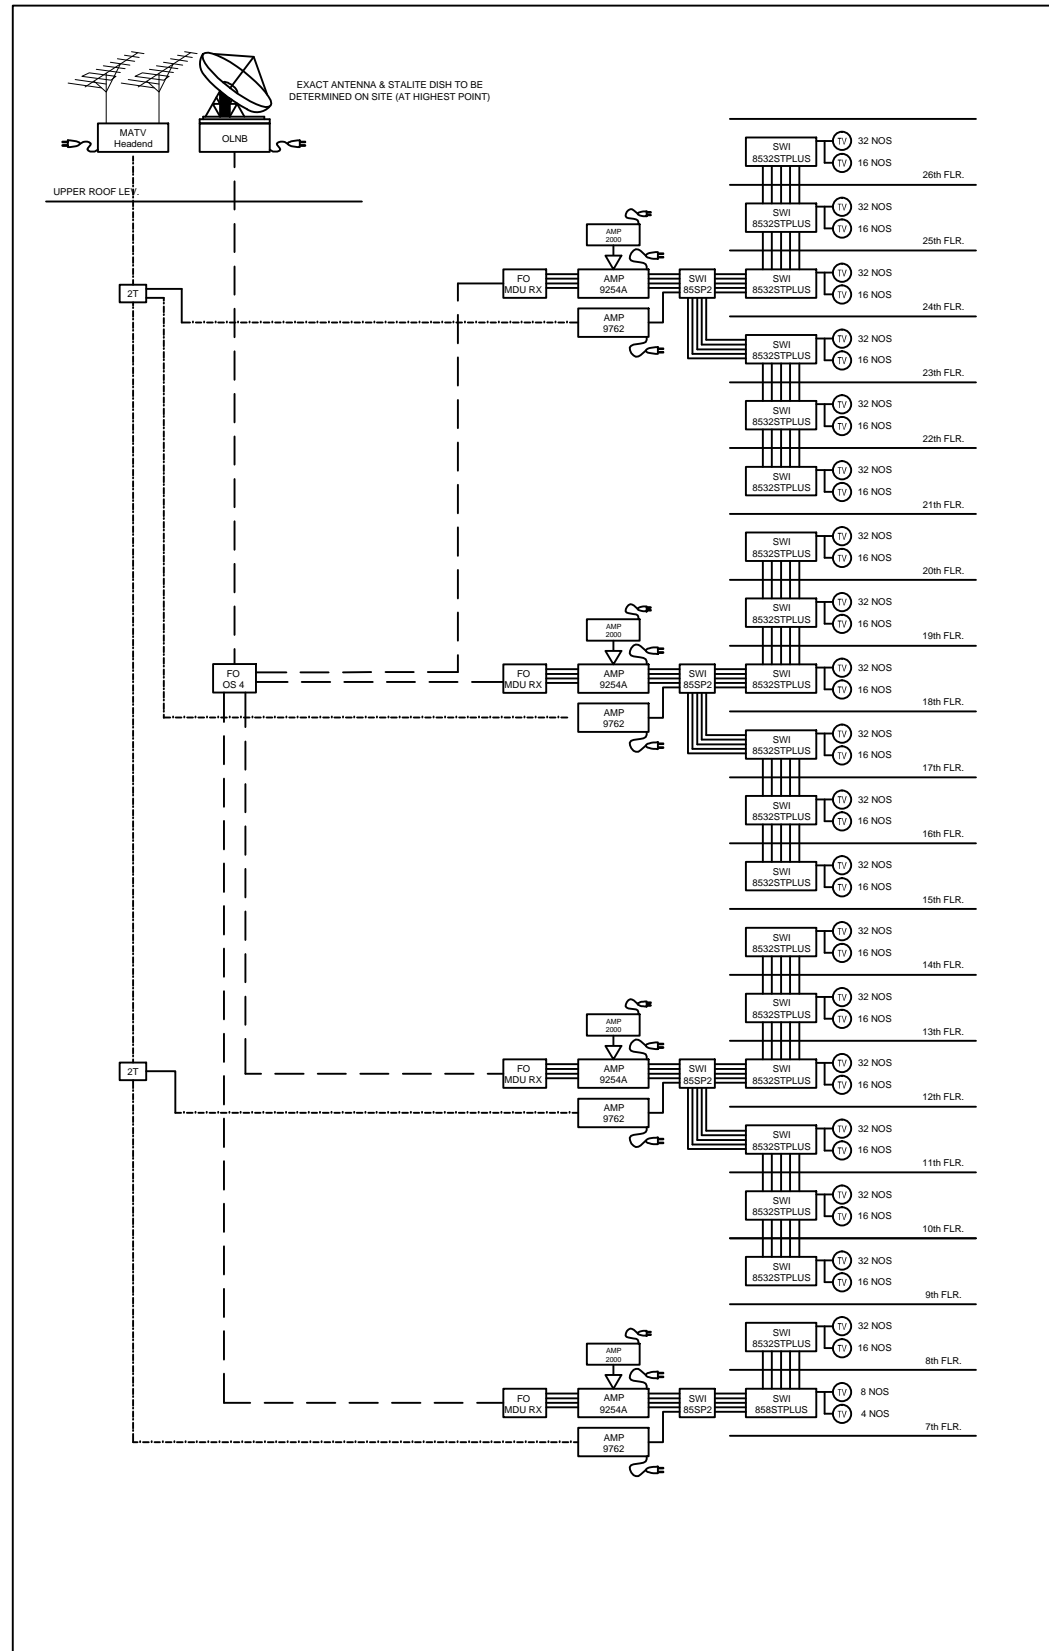

SHOP DRAWING

LEGEND :

SWI 8512STPLUS	12 WAYS MULTISWITCH SWI 8512STPLUS
SWI 8524STPLUS	24 WAYS MULTISWITCH SWI 8524STPLUS
SWI 8532STPLUS	32 WAYS MULTISWITCH SWI 8532STPLUS
SWI 85SP2	4IF & 1RF 2-WAYS SPLITTER SWI 85SP2
SWI 85T15	4IF & 1RF TAP SWI 85T15
AMP 9254A	4IF & 1RF AMPLIFIER AMP 9254A
AMP 9762	RF AMPLIFIER AMP 9762
AMP 2000	POWER SUPPLY INJECTOR AMP 2000
FO MDU RX	GLOBAL INVACOM OPTICAL QUATTRO RECEIVER
FO OS 3	GLOBAL INVACOM 4-WAYS OPTICAL SPLITTER
—	3mm SINGLE MODE OPTICAL FIBER PRE-TERMINATED FC/PC
≡	5-IN-1 COLOURED RG6 3GHz COAXIAL CABLE PAS4004102
—	RG6 3GHz COAXIAL CABLE
—	RG11 3GHz COAXIAL CABLE
TV	TV / FM/SAT SOCKET OUTLET

**HD SMATV SCHEMATIC DIAGRAM
BLOCK B**

**HD SMATV SCHEMATIC DIAGRAM
BLOCK A**

PROJECT TITLE :

OWNERS :

ARCHITECT & CONSULTANT :

M & E CONSULTANT :

MAIN CONTRACTOR :

ELV CONTRACTOR :
 IP & PIXEL SECURITY SDN BHD
 SUITE C-7-2, SETIA WALK, PERSIARAN WAWASAN,
 PUSAT BANDAR PUCHONG, 47160 PUCHONG,
 SELANGOR.
 TEL: 03-5879 0671 FAX: 03-5879 0672

DRAWING TITLE :
 HD SMATV SYSTEM SCHEMATIC
 DIAGRAM (RETAIL & RESIDENTIAL)

CHECKED BY : FADZILAH DRAWN BY : LIYANA

APPROVED BY : BAD Date : JUNE 2015

REVISER : -

DRAWING NO : IPP-OARSB-ELV-SD-022-SMATV