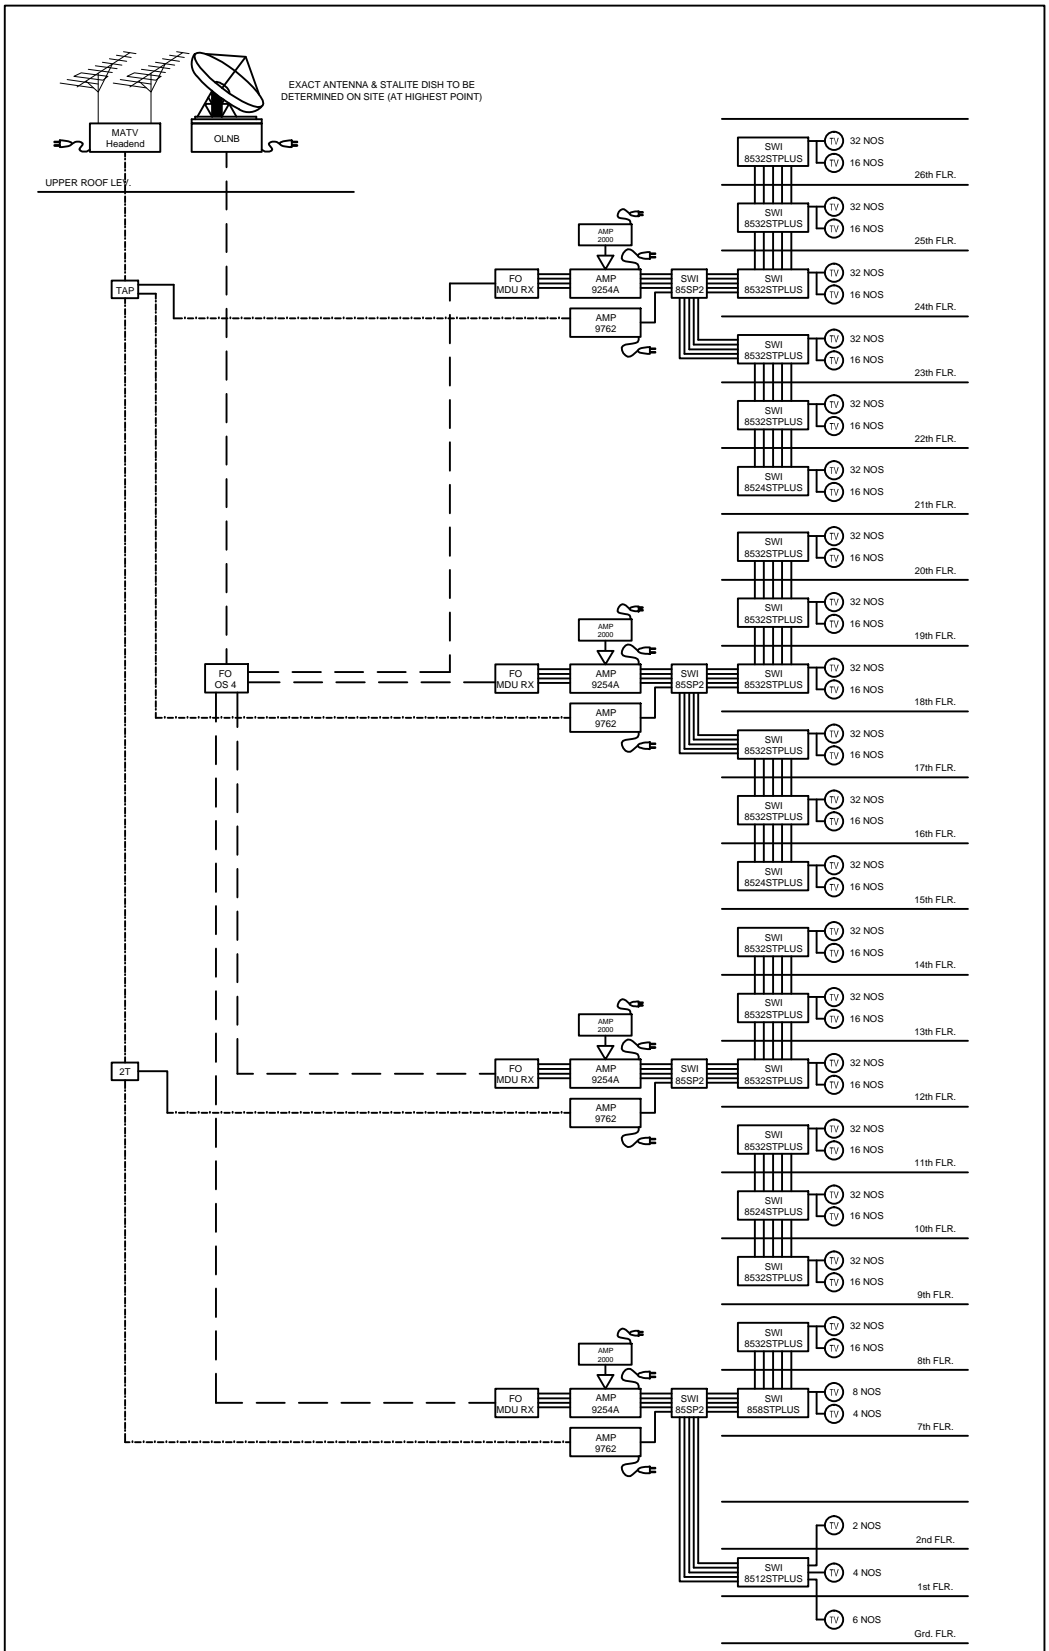

SHOP DRAWING

LEGEND :

SWI 8512STPLUS	12 WAYS MULTISWITCH SWI 8512STPLUS
SWI 8524STPLUS	24 WAYS MULTISWITCH SWI 8524STPLUS
SWI 8532STPLUS	32 WAYS MULTISWITCH SWI 8532STPLUS
SWI 85SP2	4IF & 1RF 2-WAYS SPLITTER SWI 85SP2
SWI 85T15	4IF & 1RF TAP SWI 85T15
AMP 9254A	4IF & 1RF AMPLIFIER AMP 9254A
AMP 9762	RF AMPLIFIER AMP 9762
AMP 2000	POWER SUPPLY INJECTOR AMP 2000
FO MDU RX	GLOBAL INVACOM OPTICAL QUATTRO RECEIVER
FO OS 3	GLOBAL INVACOM 4-WAYS OPTICAL SPLITTER
—	3mm SINGLE MODE OPTICAL FIBER PRE-TERMINATED FC/PC
≡	5-IN-1 COLOURED RG6 3GHz COAXIAL CABLE PAS4004102
—	RG6 3GHz COAXIAL CABLE
—	RG11 3GHz COAXIAL CABLE
TV	TV / FM/SAT SOCKET OUTLET

**HD SMATV SCHEMATIC DIAGRAM
BLOCK B**

**HD SMATV SCHEMATIC DIAGRAM
BLOCK A**

PROJECT TITLE :

OWNERS :

ARCHITECT & CONSULTANT :

M & E CONSULTANT :

MAIN CONTRACTOR :

ELV CONTRACTOR :
 IP & PIXEL SECURITY SDN BHD
 SUITE C-7-2, SETIA WALK, PERSIARAN WAWASAN,
 PUSAT BANDAR PUCHONG, 47160 PUCHONG,
 SELANGOR.
 TEL: 03-5879 0671 FAX: 03-5879 0672

DRAWING TITLE :
 HD SMATV SYSTEM SCHEMATIC
 DIAGRAM (RETAIL & RESIDENTIAL)

CHECKED BY : FADZILAH DRAWN BY : LIYANA

APPROVED BY : BAD Date : JUNE 2015

REVISER : -

DRAWING NO : IPP-OARSB-ELV-SD-022-SMATV