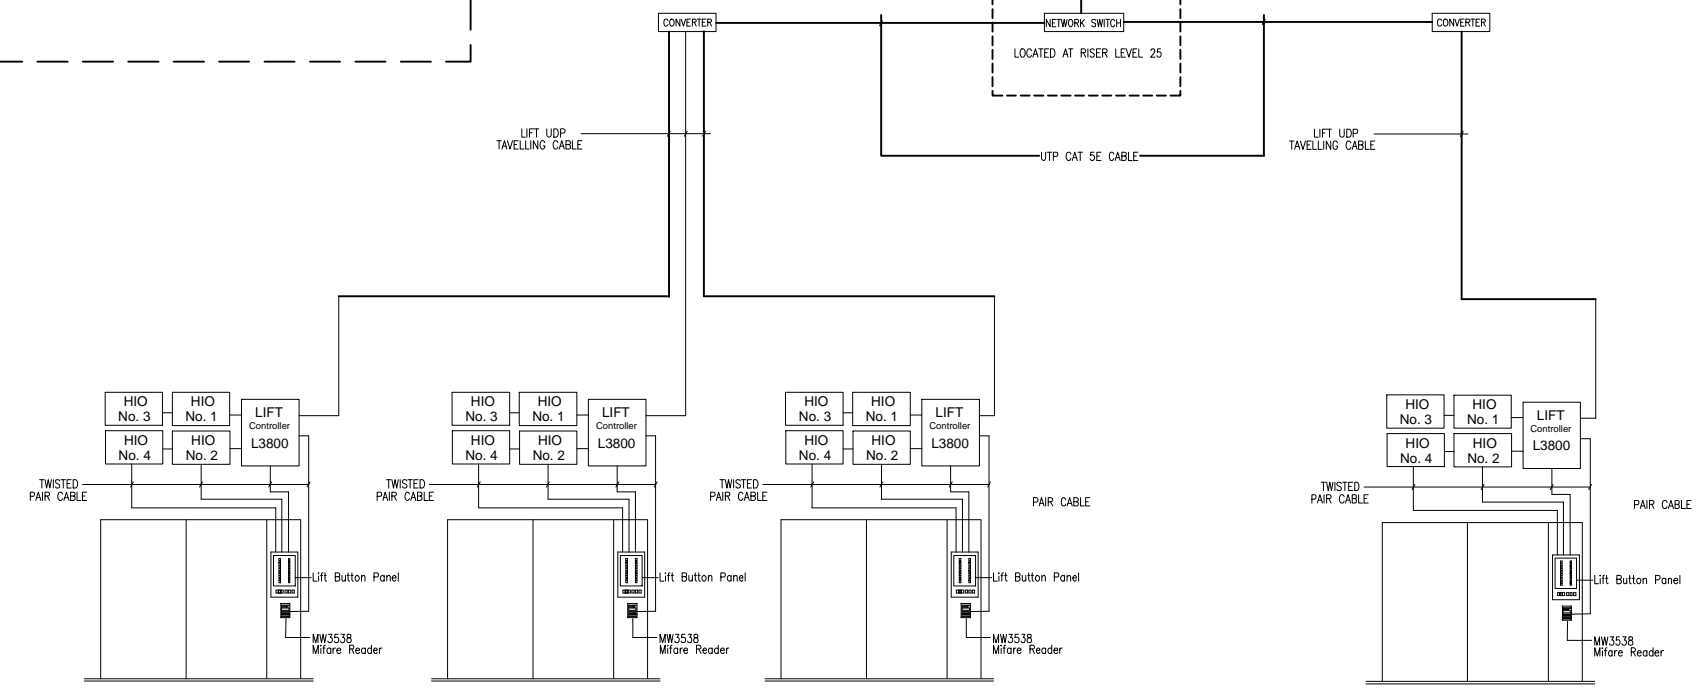

SHOP DRAWING

MENARA A

MENARA B

MENARA B

OWNER :

ARCHITECT :

M&E CONSULTANT :

ELV CONTRACTOR :
 IP & PIXEL SECURITY SDN BHD
 C3-05-21, WISMA SP SETIA,
 JALAN INDAH 15, TAMAN BUKIT INDAH,
 81200 JOHOR BAHRU, JOHOR.
 TEL : 07-234 9800 FAX : 07-235 6800

PROJECT :

SCALE	DATE	DRAWN BY: HISYAM
AS SHOWN	15 MAY 2015	DESIGN BY: HISYAM
		APPROVED BY:

DRAWING TITLE :
SECURITY SERVICES
 ~ DOOR ACCESS SYSTEM SCHEMATIC DIAGRAM

DRAWING NO.
 IPP/GPSB/1235/ELV/SCH/05/00