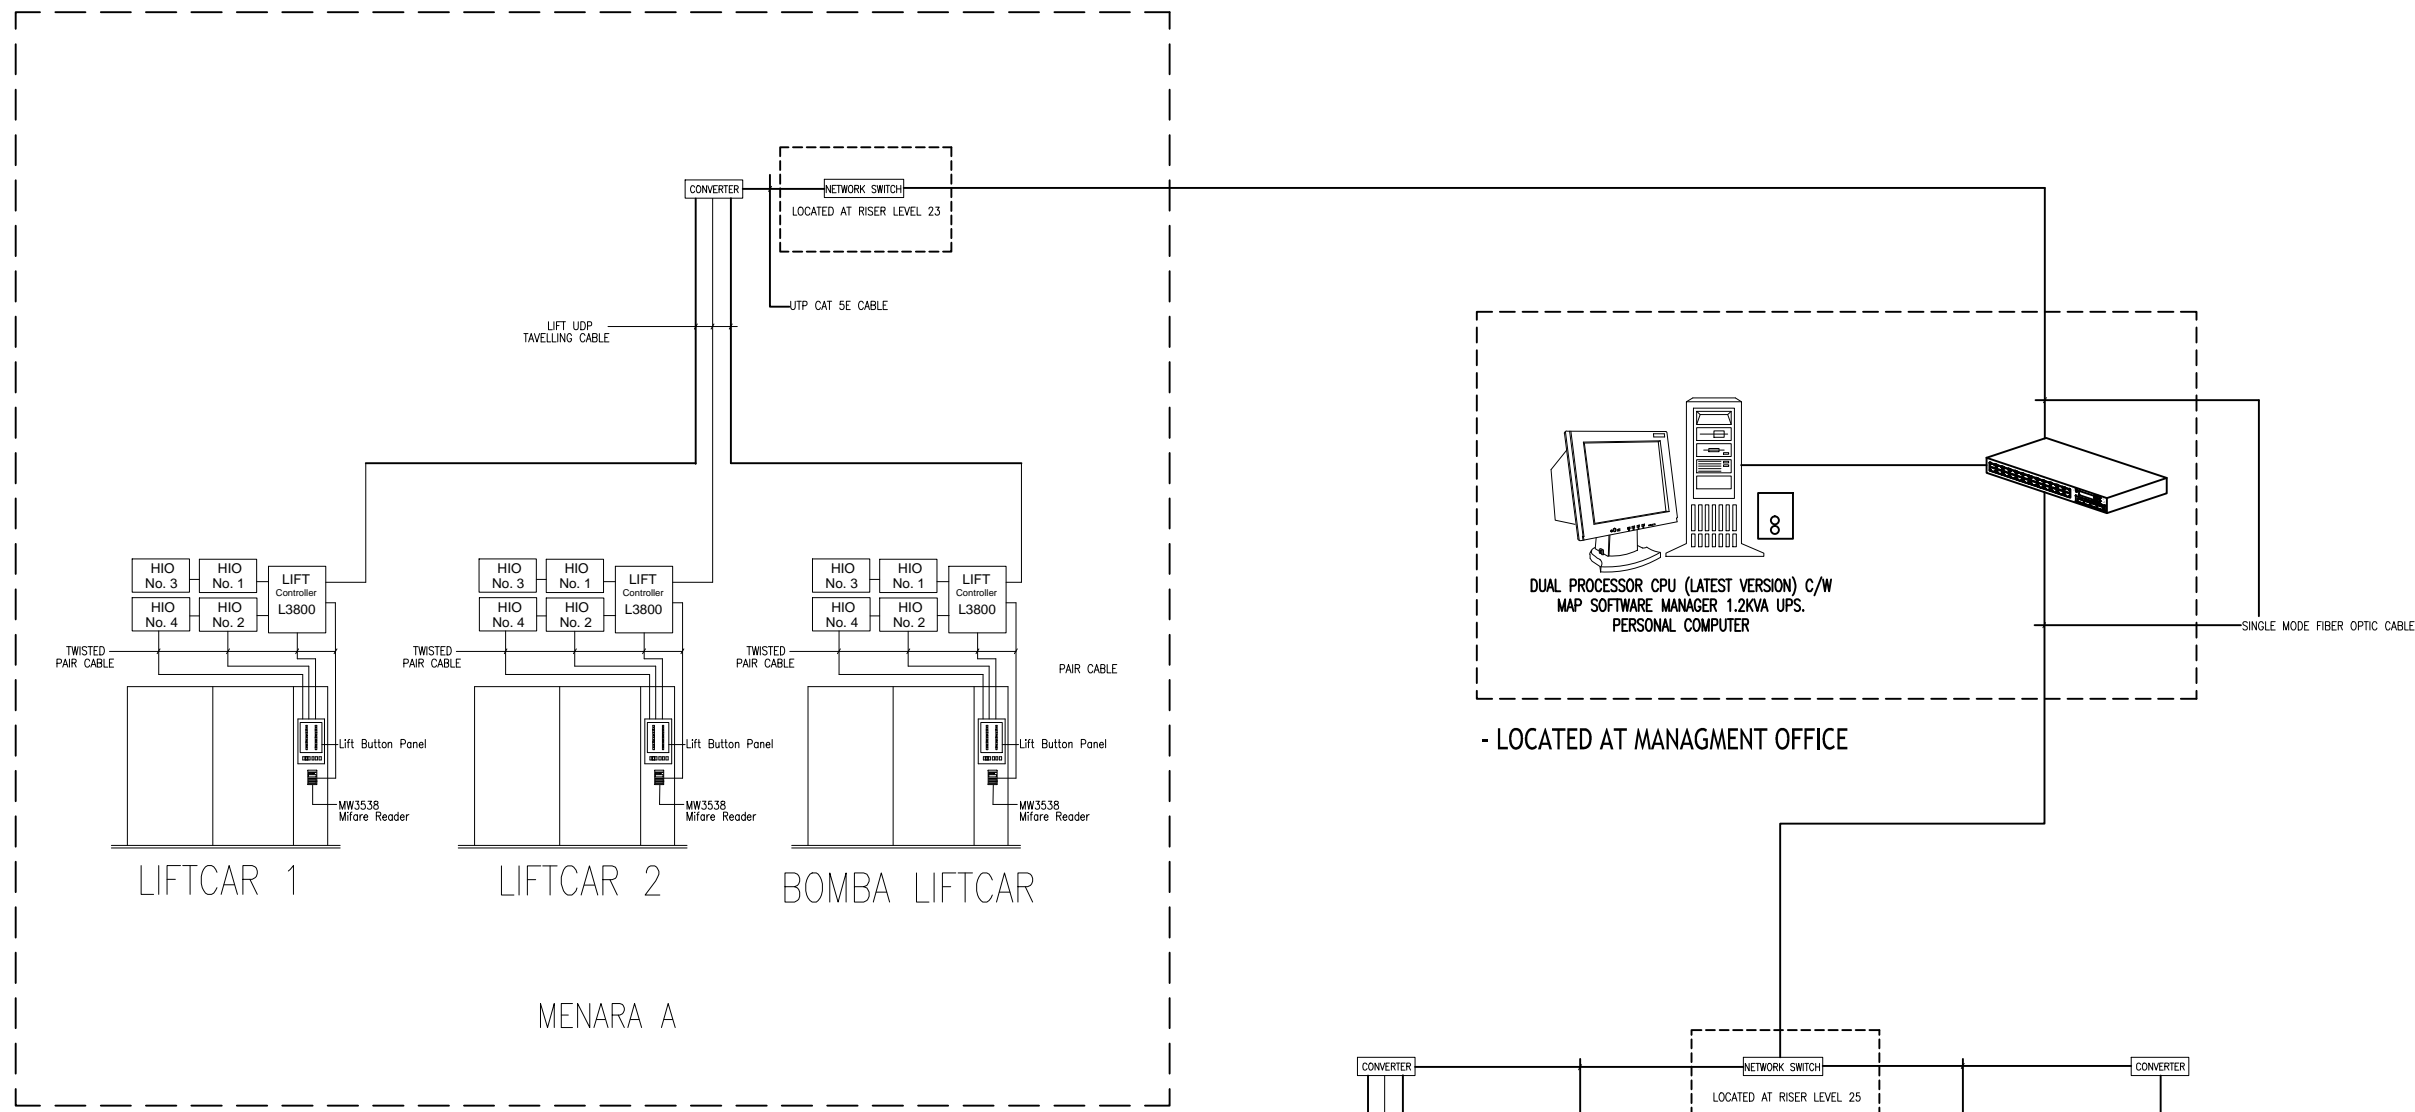

SHOP DRAWING

MENARA A

MENARA B

MENARA B

OWNER :

ARCHITECT :

M&E CONSULTANT :

ELV CONTRACTOR :
 IP & PIXEL SECURITY SDN BHD
 C3-05-21, WISMA SP SETIA,
 JALAN INDAH 15, TAMAN BUKIT INDAH,
 81200 JOHOR BAHRU, JOHOR.
 TEL : 07-234 9800 FAX : 07-235 6800

PROJECT :

SCALE	DATE	DRAWN BY: HISYAM
AS SHOWN	15 MAY 2015	DESIGN BY: HISYAM
		APPROVED BY:

DRAWING TITLE :
SECURITY SERVICES
 ~ DOOR ACCESS SYSTEM SCHEMATIC DIAGRAM

DRAWING NO.
 IPP/GPSB/1235/ELV/SCH/05/00