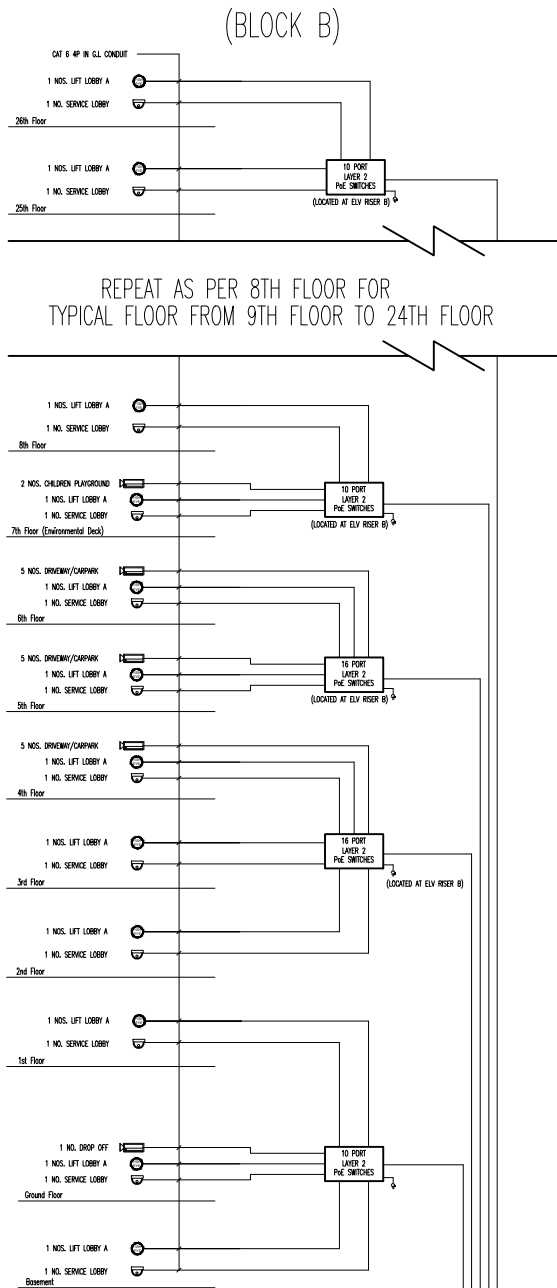

SHOP DRAWING

LIFT ACCESS FOR BLOCK A SIMILAR WITH BLOCK B (RESIDENTIAL BLOCK)

SYMBOL	DESCRIPTION	QTY
	Dome Camera	x
	Analogue Camera	x
	PTZ camera	x
	Media Converter	x
	Encoder	x
	24Port PDE Switch	x
	Network Video Recorder	x

DRAWING TITLE :
 CCTV SYSTEM SCHEMATIC DIAGRAM
 (RESIDENTIAL)

CHECKED BY : FADZILAH DRAWN BY : LIYANA
 APPROVED BY : BAD Date : JUNE 2015

REVISER : -

DRAWING NO : IPP-OARSB-ELV-SD-026-CCTV-RES