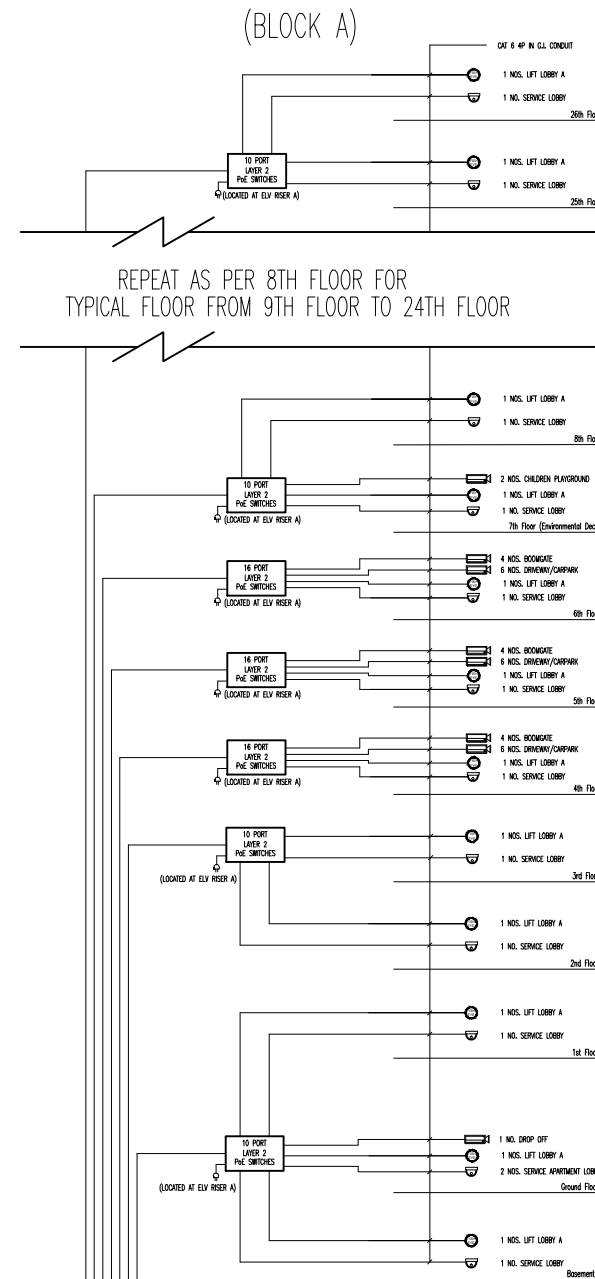

SHOP DRAWING

LIFT ACCESS FOR BLOCK A SIMILAR WITH BLOCK B (RESIDENTIAL BLOCK)

SYMBOL	DESCRIPTION	QTY
	Dome Camera	x
	Analogue Camera	x
	PTZ camera	x
	Media Converter	x
	Encoder	x
	24Port PDE Switch	x
	Network Video Recorder	x

DRAWING TITLE :
 CCTV SYSTEM SCHEMATIC DIAGRAM
 (RESIDENTIAL)

CHECKED BY : FADZILAH DRAWN BY : LIYANA
 APPROVED BY : BAD Date : JUNE 2015

REVISER : -

DRAWING NO : IPP-OARSB-ELV-SD-026-CCTV-RES