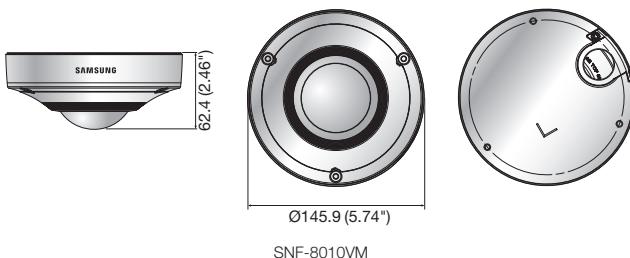

## Key Features

- Max. 5M (2560 x 2048) resolution
- Various viewing composition, 6 dewarping view mode
- On board dewarping, Digital PTZ / Bi-directional audio
- WDR (60dB), MD, AD
- M12 connector (SNF-8010VM)
- IP66, IK10, EN50155, EN61373 certifications (SNF-8010VM)
- micro SD/SDHC/SDXC memory slot, PoE

## Dimensions

Unit : mm (inch)

SNF-8010

SNF-8010VM