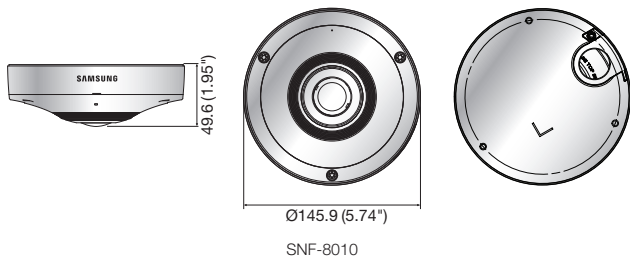

Dimensions

Unit : mm (inch)