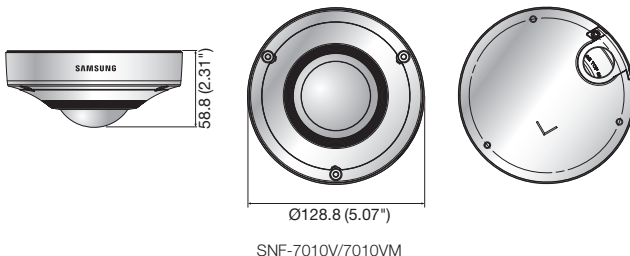

## Key Features

- Max. 3M (2048 x 1536) resolution
- Various viewing composition
- H.264, MJPEG dual codec, Multiple streaming
- Digital PTZ, Bi-directional audio support
- WDR (120dB), SD/SDHC/SDXC memory slot
- IP66, IK10 and EN50155 certifications (SNF-7010V/7010VM)
- M12 connector (SNF-7010VM)

## Dimensions

Unit : mm (inch)

Ø128.8 (5.07")

SNF-7010

Ø128.8 (5.07")

SNF-7010V/7010VM