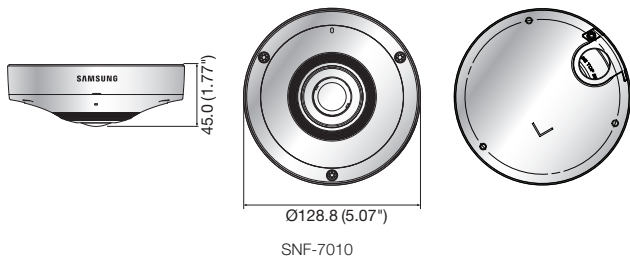

## Key Features

- Max. 3M (2048 x 1536) resolution
- Various viewing composition
- H.264, MJPEG dual codec, Multiple streaming
- Digital PTZ, Bi-directional audio support
- WDR (120dB), SD/SDHC/SDXC memory slot
- IP66, IK10 and EN50155 certifications (SNF-7010V/7010VM)
- M12 connector (SNF-7010VM)

## Dimensions

Unit : mm (inch)

Ø128.8 (5.07")

SNF-7010

Ø128.8 (5.07")

SNF-7010V/7010VM